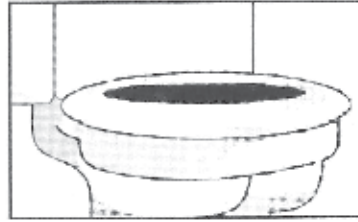

## ASSEMBLY/USAGE of LOOK SERIES RAISED TOILET SEATS

FOR MODELS:

1662 - 2 in (5 cm)

1663 - 2 in (5 cm) with LID

1664 - 4 in (10 cm)

1665 - 4 in (10 cm) with LID

### WARNINGS

**Never** overtighten the clamps as this could cause damage to the toilet bowl or the seat itself.

**Check** your raised toilet seat every week to ensure all clamps are securely tightened.

**Only** used the raised toilet seat on toilets that meet the specifications. Ensure the seat rests well on the toilet frame.