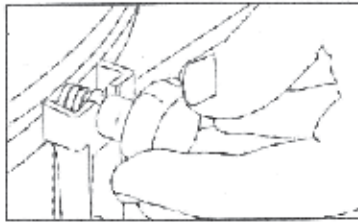

## ASSEMBLY/USAGE of LOOK SERIES RAISED TOILET SEATS

FOR MODELS:

1662 - 2 in (5 cm)

1663 - 2 in (5 cm) with LID

1664 - 4 in (10 cm)

1665 - 4 in (10 cm) with LID

### WARNINGS

**Never** overtighten the clamps as this could cause damage to the toilet bowl or the seat itself.

**Check** your raised toilet seat every week to ensure all clamps are securely tightened.

**Only** used the raised toilet seat on toilets that meet the specifications. Ensure the seat rests well on the toilet frame.