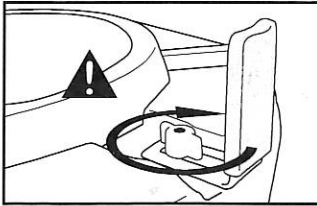

Raised Toilet Seat by

WARNINGS

Never overtighten the clamps as this could cause damage to the toilet bowl or the seat itself.

Check your raised toilet seat every week to ensure **all** clamps are securely tightened and snug against the toilet bowl.

For use only on standard toilets. Seat dimensions: 15.75" x 15.25" (40 cm x 38.7 cm)

DO NOT exceed weight capacity!

DO NOT USE THE RAISED TOILET SEAT IF THERE ARE ANY CRACKS OR DAMAGED COMPONENTS!

CARE AND USE